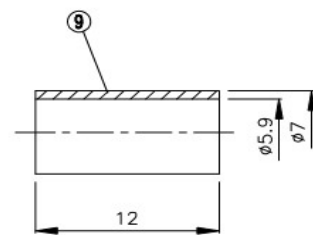

B-111-D

BNC Stecker crimp / RG223

NO	DESCRIPTION	MATERIAL	Q'TY	FINISH
1	BODY 1	BRASS	1	NICKEL
2	RUBBER	SI RUBBER	1	RUBBER
3	WASHER 1	BRASS	1	NICKEL
4	WASHER 2	BRASS	1	NICKEL
5	WASHER 3	BRASS	1	NICKEL
6	INSULATION	TEFLON	1	TEFLON
7	BODY 2	BRASS	1	NICKEL
8	PIN	BRASS	1	GOLD
9	RING	BRASS	1	NICKEL