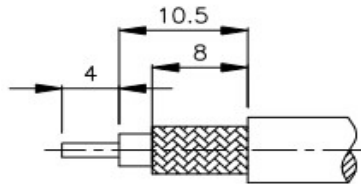

B-111-D

BNC Stecker crimp / RG223

NO	DESCRIPTION	MATERIAL	Q'TY	FINISH
1	BODY 1	BRASS	1	NICKEL
2	RUBBER	SI RUBBER	1	RUBBER
3	WASHER 1	BRASS	1	NICKEL
4	WASHER 2	BRASS	1	NICKEL
5	WASHER 3	BRASS	1	NICKEL
6	INSULATION	TEFLON	1	TEFLON
7	BODY 2	BRASS	1	NICKEL
8	PIN	BRASS	1	GOLD
9	RING	BRASS	1	NICKEL