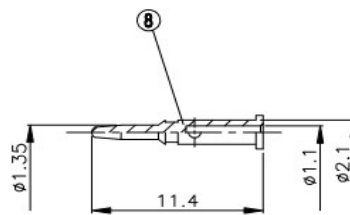

B-111-D

BNC Stecker crimp / RG223

NO	DESCRIPTION	MATERIAL	Q'TY	FINISH
1	BODY 1	BRASS	1	NICKEL
2	RUBBER	SI RUBBER	1	RUBBER
3	WASHER 1	BRASS	1	NICKEL
4	WASHER 2	BRASS	1	NICKEL
5	WASHER 3	BRASS	1	NICKEL
6	INSULATION	TEFLON	1	TEFLON
7	BODY 2	BRASS	1	NICKEL
8	PIN	BRASS	1	GOLD
9	RING	BRASS	1	NICKEL