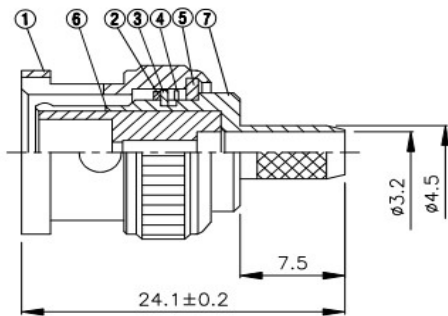

B-111-D

BNC Stecker crimp / RG223

NO	DESCRIPTION	MATERIAL	Q'TY	FINISH
1	BODY 1	BRASS	1	NICKEL
2	RUBBER	SI RUBBER	1	RUBBER
3	WASHER 1	BRASS	1	NICKEL
4	WASHER 2	BRASS	1	NICKEL
5	WASHER 3	BRASS	1	NICKEL
6	INSULATION	TEFLON	1	TEFLON
7	BODY 2	BRASS	1	NICKEL
8	PIN	BRASS	1	GOLD
9	RING	BRASS	1	NICKEL